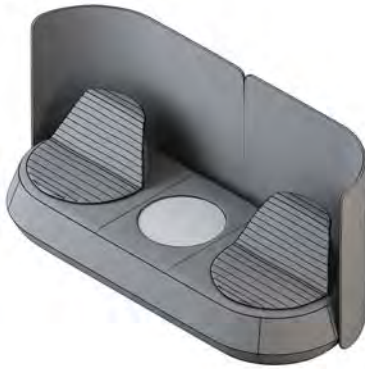

COLLABORATIVE LOUNGE, SELECT OPTIONS

SEATING IS STANDARD WITH BLACK HIDDEN LEGS. WEBBED SEAT SUSPENSION.
WEIGHT CAPACITY IS 350 LBS. PER SEAT.

BEDOQUIN

DESIGN: 5D

TEXTILE LIST PRICE - SOLID & COORDINATING, PRE-SELECTED OPTIONS

G 4 8
G G

27004 + 2B + 4P

**OTTOMAN/BASE
27004**

4125 4610

W 100.5 D 40.5 H 14.5 (INCHES)

**SEAT PAD
2B (x2)**

QUILTED

2350

W 31 D 31 H 13.5 (INCHES)

**PRIVACY
4P**

3D KNIT

2370

W 103 D 42 H 46.5 (INCHES)

OPTIONS

Base	Fabric/Grade - Ottoman Solid & Coordinates	Seat Pad, Top Fabric	Seat Pad, Back Fabric	Privacy, 3D Knit
BP Black plastic Standard 50HW STD casters \$25 50SW Soft for delicate floors \$50	G4 Maharam Lariat Specify Upper - Lariat, programmed colors Specify Lower - Lariat, programmed colors or Synergy, programmed colors \$100 Options Listed on pg 1 G8 Camira Synergy Specify Upper - Synergy, programmed colors Specify Lower - Synergy or Lariat, select colors **See page 1 or digital catalog for color options	Synergy Quilt, Channel, QSC \$0 62 Alike 35 Chemistry 17 Mix 84 Mutual 08 Serendipidity 69 Sync Synergy Quilt, Hourglass, QSH \$0 62 Alike 35 Chemistry 17 Mix 84 Mutual 08 Serendipidity 69 Sync	CS Match or Contrast Synergy \$0 Colors: Listed on pg 1 CL Contrast Lariat \$0 Colors: Listed on pg 1 NOTE: Back handle will match seat pad, back fabric selection, STD	2P, 3P, 4P Select Color Black Grey Table/Surface 27004 only L Laminate SCL/STD \$0 SS Solid Surface upcharge 27004 \$400 BW Bright White PE Pearl ON Onyx Power/Surface X9 None USB Power, center mount VR1 White \$175 VR2 Black \$175
				