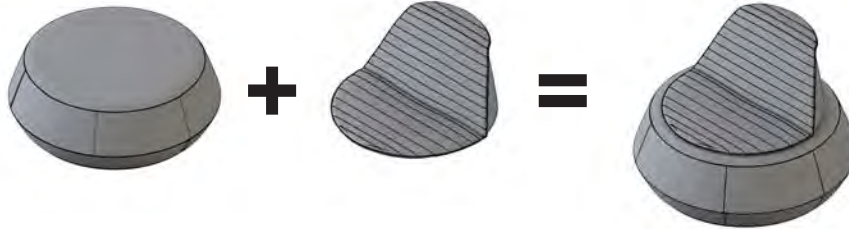

COLLABORATIVE LOUNGE, SELECT OPTIONS

SEATING IS STANDARD WITH BLACK HIDDEN LEGS. WEBBED SEAT SUSPENSION.
WEIGHT CAPACITY IS 350 LBS. PER SEAT.

BEDOUIN

DESIGN: 5D

TEXTILE LIST PRICE - SOLID & COORDINATING, PRE-SELECTED OPTIONS

4 8
C C

27002 + 2B

OTTOMAN/BASE
27002

1700 1900

W 40.5 D 40.5 H 14.5 (INCHES)

SEAT PAD
2B

QUILTED

1175

W 31 D 31 H 13.5 (INCHES)

27002 BASE

2B SEAT PAD

27002 + 2B

OPTIONS

Base	Fabric/Grade - Ottoman Solid & Coordinates		Seat Pad, Top Fabric	Seat Pad, Back Fabric
BP Black plastic Standard 50HW STD casters \$25 50SW Soft for delicate floors \$50	G4 Maharam Lariat Specify Upper - Lariat, programmed colors Specify Lower - Lariat, programmed colors or Synergy, programmed colors \$100 Options Listed on pg 1	Note: Contrast available only within the same pattern or with Camira Synergy or Blazer with Lariat. All others must be approved. 	Synergy Quilt, Channel, QSC \$0 62 Alike 35 Chemistry 17 Mix 84 Mutual 08 Serendipidity 69 Sync Synergy Quilt, Hourglass, QSH \$0 62 Alike 35 Chemistry 17 Mix 84 Mutual 08 Serendipidity 69 Sync	CS Match or Contrast Synergy \$0 Colors: Listed on pg 1 CL Contrast Lariat \$0 Colors listed on pg 1 NOTE: Back handle will match seat pad, back fabric selection, STD
	G8 Camira Synergy Specify Upper - Synergy, programmed colors Specify Lower - Synergy or Lariat, select colors **See page 1 or digital catalog for color options			