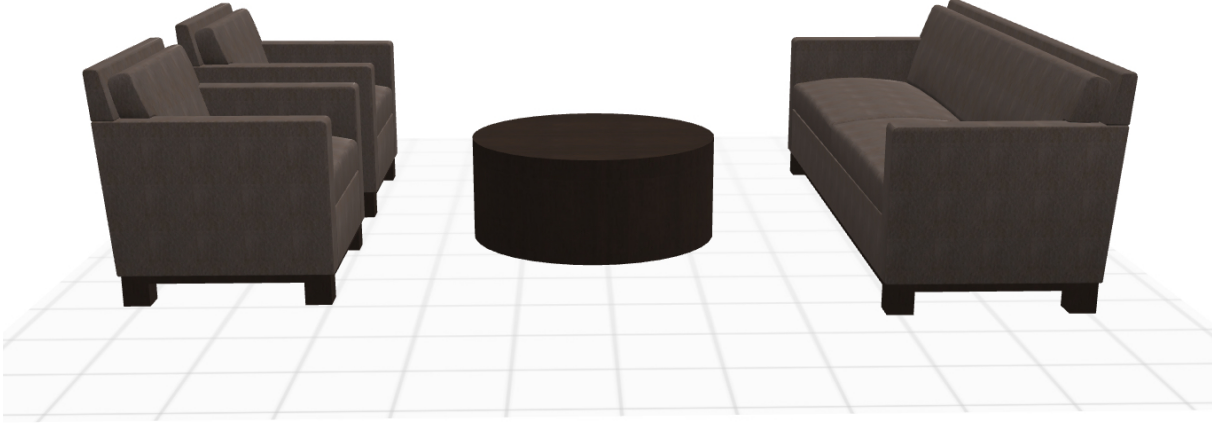

Quick Sheet

G1 lounge area w/sofa (wood) 2022

Total List Price

\$10,275.00

*IMPORTANT: This is not a quotation; All prices are approximate and are for budgetary purposes only. A quotation will be presented separately upon request and will be subject to our normal terms and conditions.*

## Quick Sheet G1 lounge area w/sofa (wood) 2022

MODEL			QTY	LIST PRICE	EXTENDED
<b>CY-V3615</b>			1	\$2,145	\$2,145
Fuse 36x36x15 Veneer Cylinder Table					
		Wood Finish Option	16	Cafelle	
		Base Option	~	No Selection	
<b>G35001</b>			2	\$2,010	\$4,020
G1 33x29x30.5 Club Chair (Wood Base)					
		Wood Finish Option	16	Cafelle	
		Mini-Tap Power	~	No Selection	
		Upholstery Selection (Seat)	G2	Grade 2	
		Grade 2	EKO	Eko Textiles	
		Eko Textiles	PALANCE	Palance	
		Palance	SABLE-P	Sable-P	
		Upholstery Selection (Remainder)	G2	Grade 2	
		Grade 2	EKO	Eko Textiles	
		Eko Textiles	PALANCE	Palance	
		Palance	SABLE-P	Sable-P	
		Higher Of The 2 Grades	G2	Grade 2	
		Tablet Option	~	No Selection	
<b>G35003</b>			1	\$4,110	\$4,110
G1 83.75x29x30.5 Sofa (Wood Base)					
		Wood Finish Option	16	Cafelle	
		Mini-Tap Power	~	No Selection	
		Upholstery Selection (Seat)	G2	Grade 2	
		Grade 2	EKO	Eko Textiles	
		Eko Textiles	PALANCE	Palance	