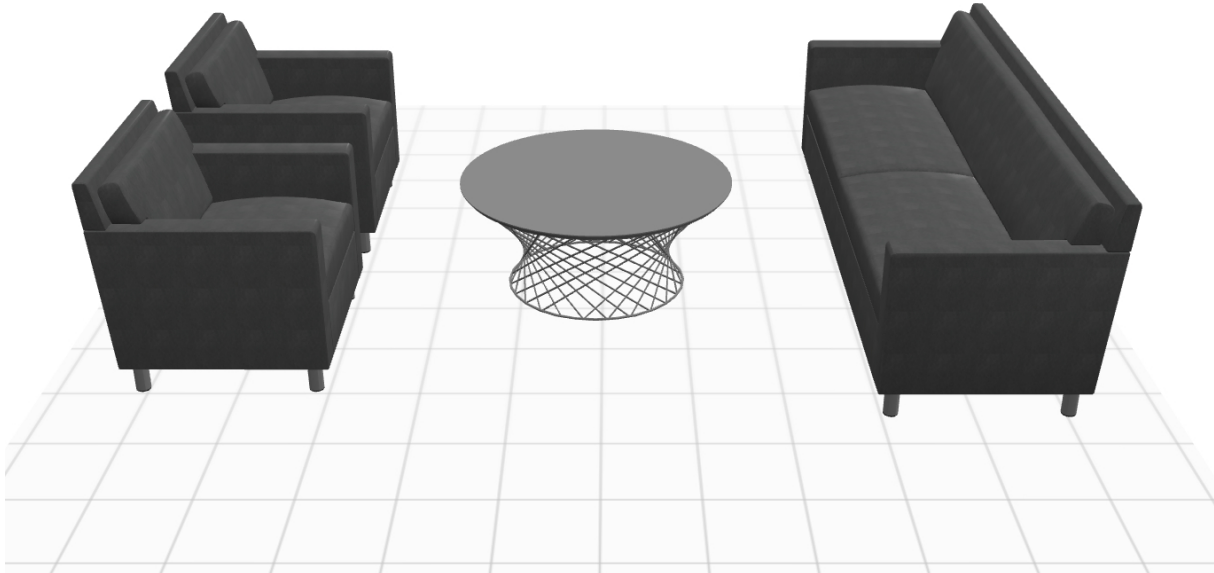

Quick Sheet

G1 lounge area w/sofa 2022

Total List Price

\$11,600.00

IMPORTANT: This is not a quotation; All prices are approximate and are for budgetary purposes only. A quotation will be presented separately upon request and will be subject to our normal terms and conditions.

Customer Service

CSR@ekocontract.com

866-814-8356

Quick Sheet G1 lounge area w/sofa 2022

MODEL		QTY	LIST PRICE	EXTENDED
G35301		2	\$3,090	\$6,180
G1 33x29x30.5 Club Chair (Metal Legs)				
	Metal			
	Mini-Tap Power	~	No Selection	
	Caster Option	~	No Selection	
	Upholstery Selection (Seat)	G2	Grade 2	
	Grade 2	EKO	Eko Textiles	
	Eko Textiles	PALANCE	Palance	
	Palance	STEEL-P	Steel-P	
	Upholstery Selection (Remainder)	G2	Grade 2	
	Grade 2	EKO	Eko Textiles	
	Eko Textiles	PALANCE	Palance	
	Palance	STEEL-P	Steel-P	
	Higher Of The 2 Grades	G2	Grade 2	
	Tablet Option	~	No Selection	
G35303		1	\$3,650	\$3,650
G1 83.75x29x30.5 Sofa (Metal Legs)				
	Metal			
	Mini-Tap Power	~	No Selection	
	Caster Option	~	No Selection	
	Upholstery Selection (Seat)	G2	Grade 2	
	Grade 2	EKO	Eko Textiles	
	Eko Textiles	PALANCE	Palance	
	Palance	STEEL-P	Steel-P	
	Upholstery Selection (Remainder)	G2	Grade 2	
	Grade 2	EKO	Eko Textiles	
	Eko Textiles	PALANCE	Palance	
	Palance	STEEL-P	Steel-P	
	Higher Of The 2 Grades	G2	Grade 2	
	Tablet Option	~	No Selection	

Customer Service

CSR@ekocontract.com

866-814-8356

Quick Sheet G1 lounge area w/sofa 2022

MODEL	QTY	LIST PRICE	EXTENDED
HEL-5	1	\$1,770	\$1,770

Helix round coffee table 40x40x16.5

Top Selection
Clear Coat Exposed
Edge Selection