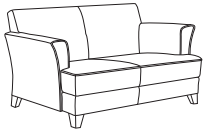

TEXTILE LIST PRICE

COM	COL	G 1	G 2	G 3	G 4	G 5	G 6	G 7	G 8	G 9	G 10	G 11
1505	1776	1712	1776	1861	1987	2087	2184	2302	2564	2784	2987	3126

W 35 D 31 H 35.5 SH 17.5 AH 7 (INCHES) COM (YDS) 5.5 COL (SQ FT) 105

ORDER OPTIONS: TABLET, CUP HOLDER, METAL LEGS, WOOD ARM CAPS

33042
LOVESEAT WITH PLAIN BACK