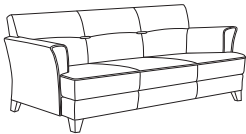

32043

SOFA WITH BACK DETAIL

2725	3184	2976	3184	3297	3477	3617	3758	3929	4277	4946	5311	5556

W 72 D 31 H 35.5 SH 17.5 AH 7 (INCHES) COM (YDS) 9 COL (SQ FT) 175

ORDER OPTIONS: TABLET, CUP HOLDER, METAL LEGS, WOOD ARM CAPS

INSIDE BACK DETAIL WITH DISTORT PATTERN MATCHED TEXTILES