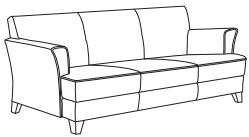

2196	2610	2427	2610	2697	2827	2952	3078	3228	3533	4042	4347	4550

W 57 D 31 H 35.5 SH 17.5 AH 7 (INCHES) COM (YDS) 7 COL (SQ FT) 135

ORDER OPTIONS: TABLET, CUP HOLDER, METAL LEGS, WOOD ARM CAPS

33043
SOFA WITH PLAIN BACK