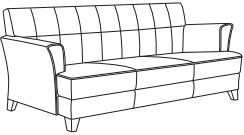

2286	2700	2461	2700	2784	2915	3039	3163	3314	3619	4127	4432	4636
W 57 D 31 H 35.5 SH 17.5 AH 7 (INCHES)							COM (YDS) 7 COL (SQ FT) 135					
ORDER OPTIONS: TABLET, CUP HOLDER, METAL LEGS, WOOD ARM CAPS												

32063
SOFA WITH TUFTED BACK