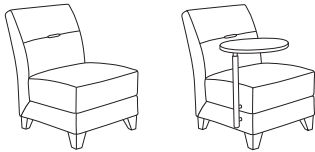

32035

ARMLESS CHAIR WITH BACK DETAIL