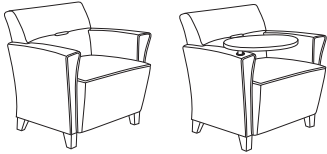

LOUNGE AND TABLET

CLICK FOR : [CONSTRUCTION DETAILS](#), [SURFACES](#), [TEXTILES](#), [GRADED-IN TEXTILE DATA BASE](#), [WARRANTY](#), [FREIGHT](#)

SEATING IS AVAILABLE WITH THREE BACK STYLES: PLAIN BACK, STITCH DETAIL AND TUFTED. STANDARD WITH WOOD LEGS. SILVER ALUMINUM METAL LEGS AVAILABLE FOR UPCHARGE. WEIGHT CAPACITY IS 350 LBS. PER SEAT.

HYPATE

DESIGN: JOHN STAFFORD AND CHRIS CARTER

32036

CLUB CHAIR BACK DETAIL