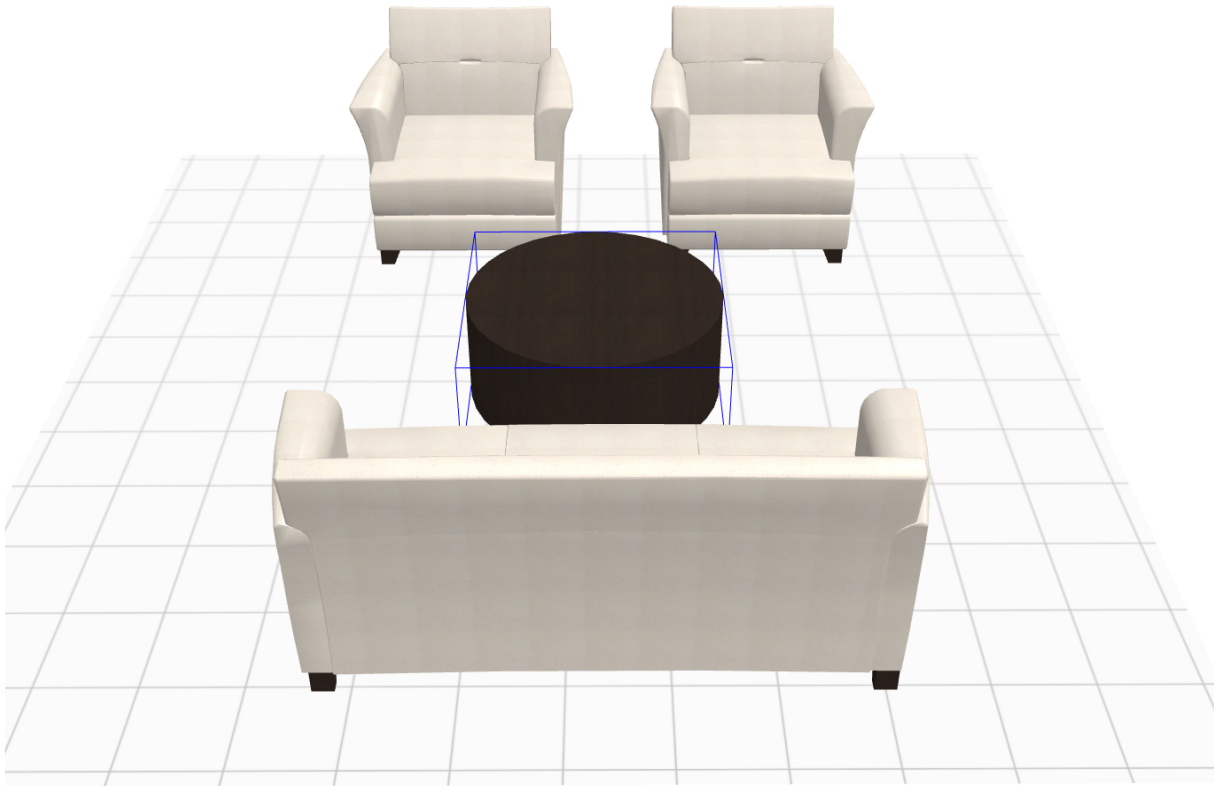

Quick Sheet

Hypate lounge 2022

Total List Price

\$9,510.00

---

---

*IMPORTANT: This is not a quotation; All prices are approximate and are for budgetary purposes only. A quotation will be presented separately upon request and will be subject to our normal terms and conditions.*

## Hypate lounge 2022

MODEL		QTY	LIST PRICE	EXTENDED
<b>32041</b>		2	\$1,920	\$3,840
Hypate 35x31x35.5 Club Chair				
		Leg Option	W	Wood Leg
		Wood Finish Option	16	Cafelle
		Clean Out Seat Option	~	No Selection
		Upholstery Selection (Seat)	G1	Grade 1
		Grade 1	EKO	Eko Textiles
		Eko Textiles	BROD	Broderick, Recycled Material
		Broderick	NATURAL-B	Natural-B
		Upholstery Selection (Remainder)	G1	Grade 1
		Grade 1	EKO	Eko Textiles
		Eko Textiles	BROD	Broderick, Recycled Material
		Broderick	NATURAL-B	Natural-B
		Higher Of The 2 Grades	G1	Grade 1
		Tablet Option	~	No Selection
	<b>32043</b>		1	\$3,525
Hypate 72x31x35.5 Sofa				
		Leg Option	W	Wood Leg
		Wood Finish Option	16	Cafelle
		Clean Out Seat Option	~	No Selection
		Upholstery Selection (Seat)	G1	Grade 1
		Grade 1	EKO	Eko Textiles
		Eko Textiles	BROD	Broderick, Recycled Material
		Broderick	NATURAL-B	Natural-B
		Upholstery Selection (Remainder)	G1	Grade 1
		Grade 1	EKO	Eko Textiles
		Eko Textiles	BROD	Broderick, Recycled Material
		Broderick	NATURAL-B	Natural-B
		Higher Of The 2 Grades	G1	Grade 1
		Tablet Option	~	No Selection