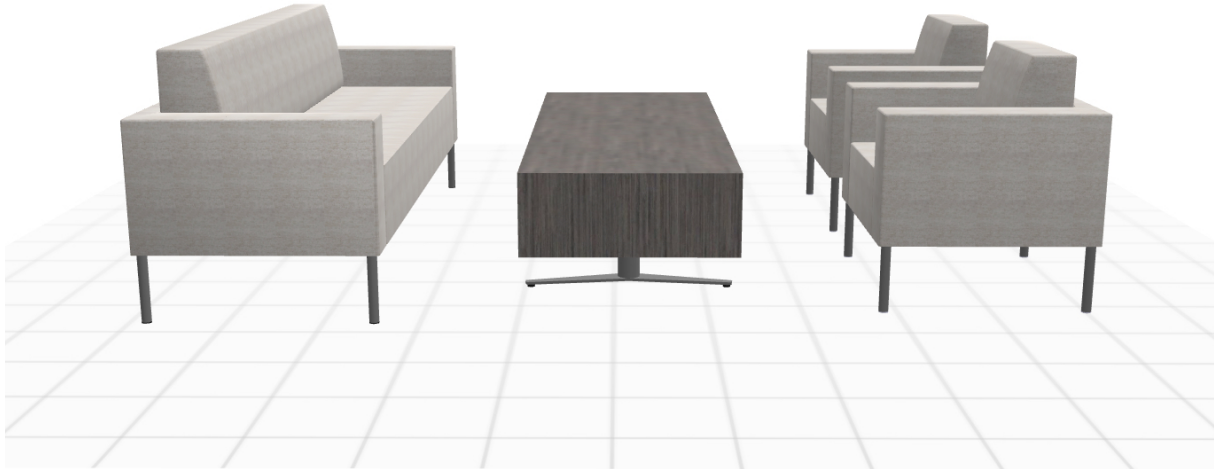

Quick Sheet

Mozzo lounge 2022

Total List Price

\$11,940.00

IMPORTANT: This is not a quotation; All prices are approximate and are for budgetary purposes only. A quotation will be presented separately upon request and will be subject to our normal terms and conditions.

Customer Service

CSR@ekocontract.com

866-814-8356

Quick Sheet Mozzo lounge 2022

MODEL	QTY	LIST PRICE	EXTENDED
62010	2	\$1,580	\$3,160

Mozzo Small one seat 32x28x32

	Leg Option	PC4	Silver
	Upholstery Selection (Seat)	G1	Grade 1
	Grade 1	EKO	Eko Textiles
	Eko Textiles	LIV	Liv, Recycled Material
	Liv	DOVE-L	Dove-L
	Upholstery Selection (Remainder)	G1	Grade 1
	Grade 1	EKO	Eko Textiles
	Eko Textiles	LIV	Liv, Recycled Material
	Liv	DOVE-L	Dove-L
	Higher Of The 2 Grades	G1	Grade 1
	Flat Power/Data Center	~	No Selection
	Tablet Option	~	No Selection

62013	1	\$3,880	\$3,880
--------------	---	----------------	----------------

Mozzo 92x33.5x32 three seat

	Leg Option	PC4	Silver
	Flat Power/Data Center	~	No Selection
	Upholstery Selection (Seat)	G1	Grade 1
	Grade 1	EKO	Eko Textiles
	Eko Textiles	LIV	Liv, Recycled Material
	Liv	DOVE-L	Dove-L
	Upholstery Selection (Remainder)	G1	Grade 1
	Grade 1	EKO	Eko Textiles
	Eko Textiles	LIV	Liv, Recycled Material
	Liv	DOVE-L	Dove-L
	Higher Of The 2 Grades	G1	Grade 1
	Tablet Option	~	No Selection