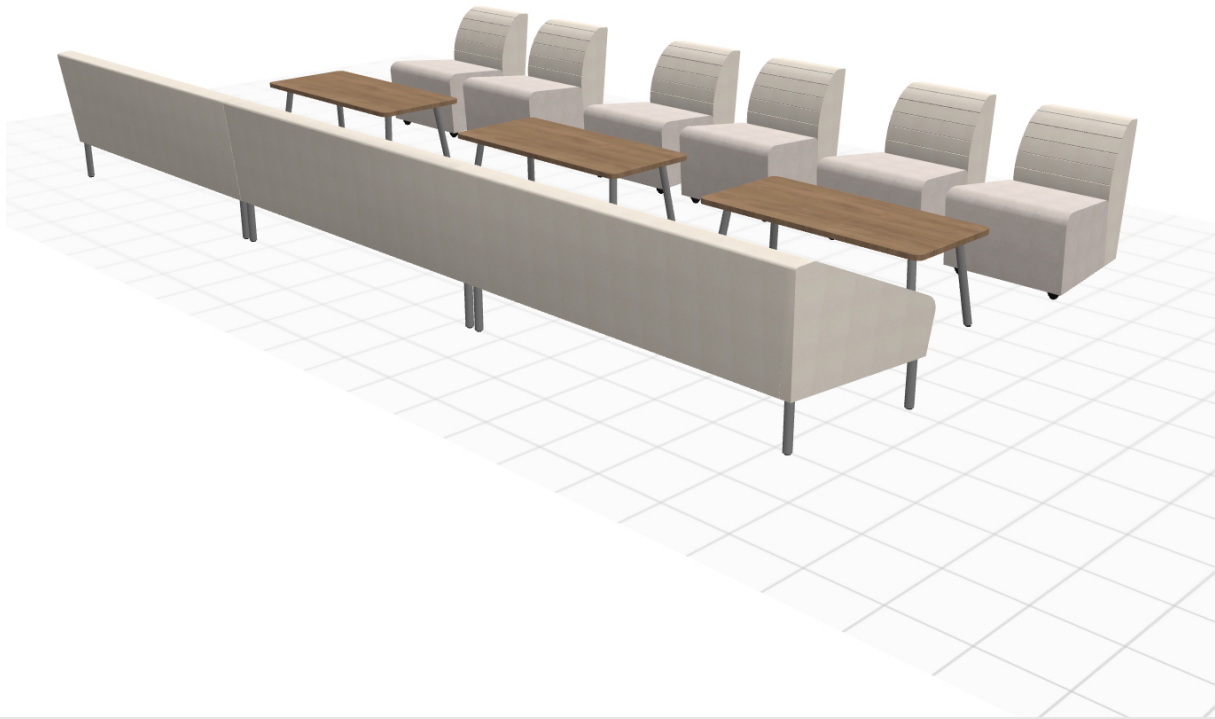

Quick Sheet

Powwow, modular sofa 2022

Total List Price

$22,950.00

IMPORTANT: This is not a quotation; All prices are approximate and are for budgetary purposes only. A quotation will be presented separately upon request and will be subject to our normal terms and conditions.

Customer Service

CSR@ekocontract.com

866-814-8356