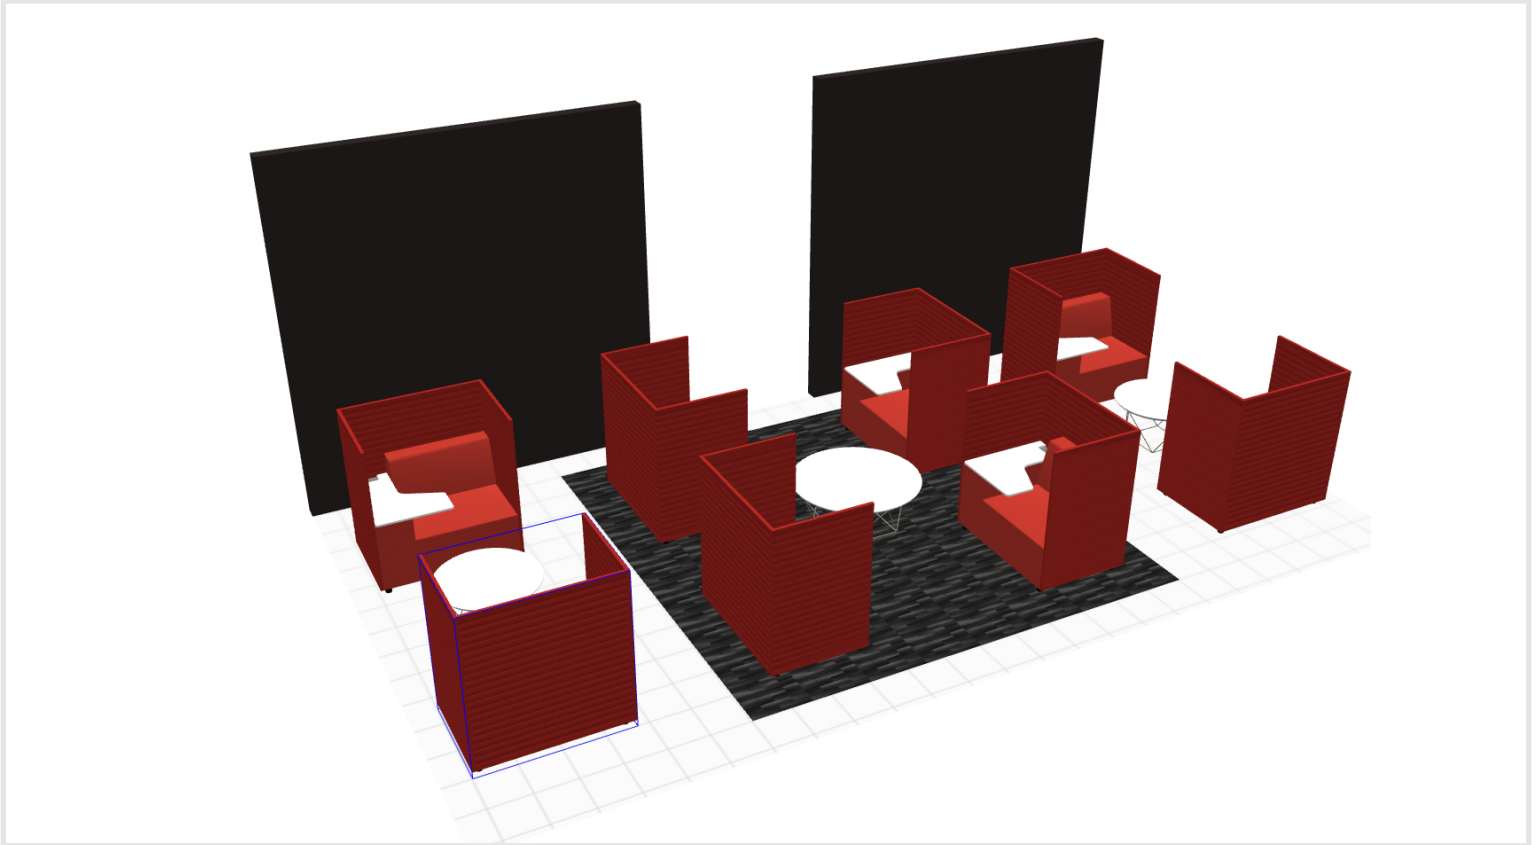

Quick Sheet

Social distance 05

Total List Price

\$42,232.00

*IMPORTANT: This is not a quotation; All prices are approximate and are for budgetary purposes only. A quotation will be presented separately upon request and will be subject to our normal terms and conditions.*

Dustin Jones

djones@ekocontract.com

866-814-8356

Quick Sheet Social distance 05

MODEL	QTY	LIST PRICE	EXTENDED
37021R-BRL-QC	8	\$4,824	\$38,592

H@Kr Right Arm One Seat Work Lounge With Quilted Full Privacy Panel 44.5X30.5X48.5

Dustin Jones

djones@ekocontract.com

866-814-8356

Quick Sheet

Social distance 05

MODEL		QTY	LIST PRICE	EXTENDED
	Higher Of The 3 Grades G7 Grade 7			
	Power Mini Tap Option ?			
	Ganging Option ?			
	Quilted Panel Selection ?			
<b>PRI-1</b>		1	<b>\$1,310</b>	<b>\$1,310</b>
	Prisma Coffee Table 42X42x17			
	 <p>Table/Surface Option L/PE Laminate With Painted Edge Color Option D354 Designer White / White</p>			
	<p>Glides Option PRI-G Glides</p>			
	 <p>Metal Paint Color PC4 Silver</p>			
<b>PRI-2</b>		2	<b>\$1,165</b>	<b>\$2,330</b>
	Prisma Coffee Table 32X32x17			
	 <p>Table/Surface Option L/PE Laminate With Painted Edge Color Option D354 Designer White / White</p>			
	<p>Glides Option PRI-G Glides</p>			
	 <p>Metal Paint Color PC4 Silver</p>			
<i>Total List Price</i>				<b>\$42,232.00</b>