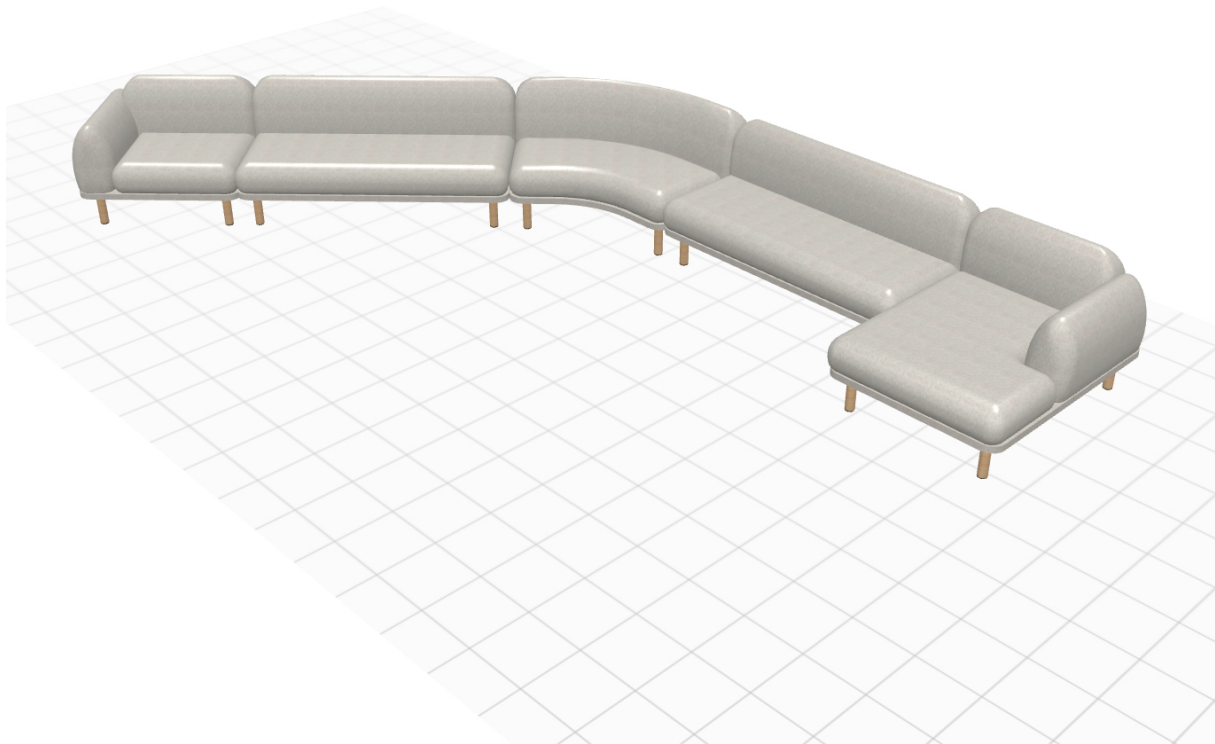

Quick Sheet

Soft, modular, curved 2022

Total List Price

\$15,850.00

IMPORTANT: This is not a quotation; All prices are approximate and are for budgetary purposes only. A quotation will be presented separately upon request and will be subject to our normal terms and conditions.

Customer Service

CSR@ekocontract.com

866-814-8356

Quick Sheet Soft, modular, curved 2022

MODEL	QTY	LIST PRICE	EXTENDED
24004	2	\$3,325	\$6,650

Soft Armless Two Seat 63.5x31x29.5

	Leg Option	WL	Wood Leg
	Wood Leg Selection	P10	Natural
	Power Box	~	No Selection
	Ganging Option	GC	Ganging
	Upholstery Selection (Seat)	G1	Grade 1
	Grade 1	CL	Culp
	Culp	DORSET	Dorset
	Dorset	DO-PLATI	Platinum
	Upholstery Selection (Remainder)	G1	Grade 1
	Grade 1	CL	Culp
	Culp	DORSET	Dorset
	Dorset	DO-PLATI	Platinum
	Higher Of The 2 Grades	G1	Grade 1

24005R

1

\$2,455**\$2,455**

Soft Right Arm One Seat 38x31x29.5

	Leg Option	WL	Wood Leg
	Wood Leg Selection	P10	Natural
	Power Box	~	No Selection
	Ganging Option	GC	Ganging
	Upholstery Selection (Seat)	G1	Grade 1
	Grade 1	CL	Culp
	Culp	DORSET	Dorset
	Dorset	DO-PLATI	Platinum
	Upholstery Selection (Remainder)	G1	Grade 1
	Grade 1	CL	Culp
	Culp	DORSET	Dorset
	Dorset	DO-PLATI	Platinum
	Higher Of The 2 Grades	G1	Grade 1

Customer Service

CSR@ekocontract.com

866-814-8356

Quick Sheet Soft, modular, curved 2022

MODEL	QTY	LIST PRICE	EXTENDED
24010L	1	\$3,450	\$3,450

Soft Left Arm Chaise 38x53x29.5

	Leg Option	WL	Wood Leg
	Wood Leg Selection	P10	Natural
	Power Box	~	No Selection
	Ganging Option	GC	Ganging
	Upholstery Selection (Seat)	G1	Grade 1
	Grade 1	CL	Culp
	Culp	DORSET	Dorset
	Dorset	DO-PLATI	Platinum
	Upholstery Selection (Remainder)	G1	Grade 1
	Grade 1	CL	Culp
	Culp	DORSET	Dorset
	Dorset	DO-PLATI	Platinum
	Higher Of The 2 Grades	G1	Grade 1