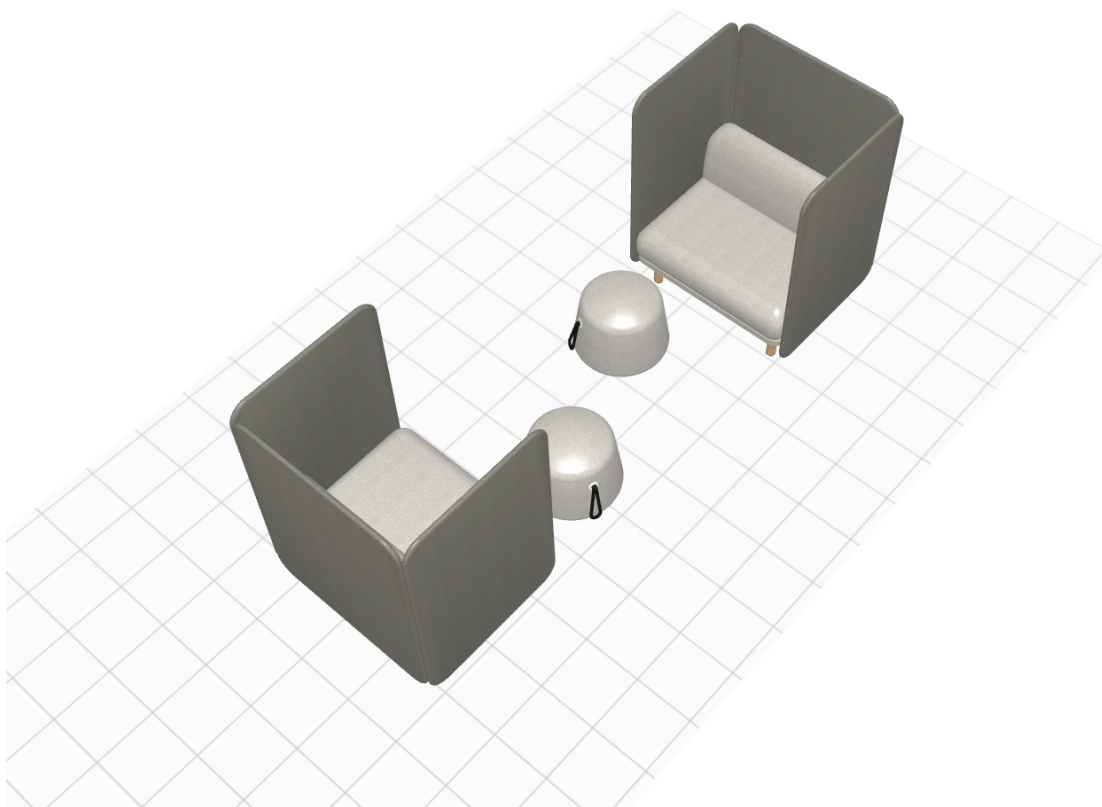

Quick Sheet

Soft, privacy, single 2022

Total List Price

$10,160.00

IMPORTANT: This is not a quotation; All prices are approximate and are for budgetary purposes only. A quotation will be presented separately upon request and will be subject to our normal terms and conditions.

Customer Service

CSR@ekocontract.com

866-814-8356