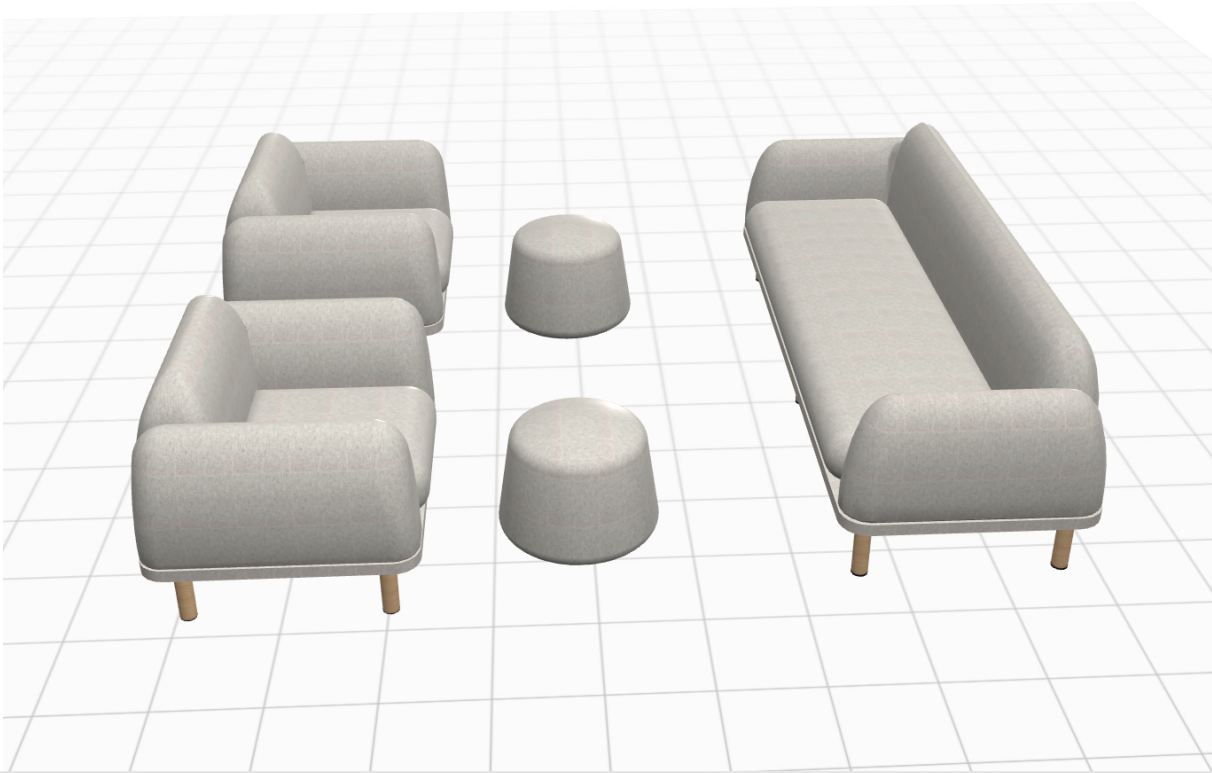

Quick Sheet

Soft_lounge_casual 2022

Total List Price

\$11,500.00

IMPORTANT: This is not a quotation; All prices are approximate and are for budgetary purposes only. A quotation will be presented separately upon request and will be subject to our normal terms and conditions.

Customer Service

CSR@ekocontract.com

866-814-8356

Quick Sheet Soft_lounge_casual 2022

MODEL		QTY	LIST PRICE	EXTENDED
24001		2	\$2,545	\$5,090

Soft One Seat 38x31x29.5 Lounge with Arms

	Leg Option	WL	Wood Leg
	Wood Leg Selection	P10	Natural
	Power Box	~	No Selection
	Upholstery Selection (Seat)	G1	Grade 1
	Grade 1	CL	Culp
	Culp	DORSET	Dorset
	Dorset	DO-PLATI	Platinum
	Upholstery Selection (Remainder)	G1	Grade 1
	Grade 1	CL	Culp
	Culp	DORSET	Dorset
	Dorset	DO-PLATI	Platinum
	Higher Of The 2 Grades	G1	Grade 1

24014		2	\$880	\$1,760
--------------	--	---	-------	---------

Soft Ottoman with Marine Base 19x19x16.5

	Grommet Option	GM	Grommet
	Powder Coat Finish For Grommet	PC6	Raven
	Upholstery Selection	G1	Grade 1
	Grade 1	CL	Culp
	Culp	DORSET	Dorset
	Dorset	DO-PLATI	Platinum

24087		1	\$4,650	\$4,650
--------------	--	---	---------	---------

Soft three seat 87x31x29.5 lounge with arms

	Leg Option	WL	Wood Leg
	Wood Leg Selection	P10	Natural
	Power Box	~	No Selection
	Upholstery Selection (Seat)	G1	Grade 1
	Grade 1	CL	Culp
	Culp	DORSET	Dorset