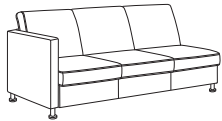

32123R

RIGHT ARM SOFA WITH METAL LEGS

OPTIONS

Metal Option	Mini-Tap Power	Fabric/Grade
PC1 Milk Gloss PC2 Charcoal Gloss PC4 Silver PC5 Chrome PC6 Raven PC20 Flat Black Clean Out Seat Option -- No Selection CO $100 Clean Out Seat	-- No Selection MT/WHT-R $400 White Unit, Right Sitting Ottoman Area MT/WHT-L $400 White Unit, Left Sitting Ottoman Area MT/WHT-C $400 White Unit, Center Ottoman Area (for loveseat and sofa models) MT/BLK-R $400 Black Unit, Right Sitting Ottoman Area MT/BLK-L $400 Black Unit, Left Sitting Ottoman Area MT/BLK-C $400 Black Unit, Center Ottoman Area (for loveseat and sofa models) Ganging Option --No Selection LC $85 Ganging Connector connects armless sides	Upholstery Selection (Seat) Select from standards or COM Upholstery Selection (Remainder) Select from standards or COM Higher of the 2 Grades This option must be selected to calculate pricing. Ex: G1 seat selection with G2 Remainder selection, select G2 in higher of the 2 grades. MFD-2 (multifabric) $100 Combine two COM/COV/COL or fabrics in same grade

HOW TO ORDER

SPECIFY: Metal Option | Clean Out Seat Option | Mini-Tap Power Option (if applicable) | Ganging Option | Fabric/Grade

MODEL NUMBER

32122R

Metal Option	Clean Out Seat	Mini-Tap Power	Ganging Option	Fabric/Grade
ML - PC4 Silver	CO	MT/WHT-R	LC	Seat: G1 Dillon Black, Remainder G2 Purl Azure, Higher of the 2 Grades = G2