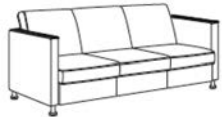

32493

SOFA WITH METAL LEGS,
SOLID SURFACE CAPS

4295	4670	4295	4475	4670	4850	5050	5230	5420	5790	6165	6540	6930

W 74 D 33 H 34 SH 17.5 AH 12 (INCHES)

COM (YDS) 9 COL (SQ FT) 180

LEATHER PRICE

L 1	L 2	L 3
7450	7760	8000

OPTIONS

Metal Option	Mini-Tap Power	Fabric/Grade
PC1 Milk Gloss PC2 Charcoal Gloss PC4 Silver PC5 Chrome PC6 Raven PC20 Flat Black Clean Out Seat Option -- No Selection CO $100 Clean Out Seat	-- No Selection MT/WHT/-R $400 White Unit, Right Sitting Ottoman Area MT/WHT/-L $400 White Unit, Left Sitting Ottoman Area MT/WHT/-C $400 White Unit, Center Ottoman Area (for loveseat and sofa models) MT/BLK/-R $400 Black Unit, Right Sitting Ottoman Area MT/BLK/-L $400 Black Unit, Left Sitting Ottoman Area MT/BLK/-C $400 Black Unit, Center Ottoman Area (for loveseat and sofa models) Arm Cap Option SSC $0 ON095 Onyx SP011 Pearl BW010 Bright White	Upholstery Selection (Seat) Select from standards or COM Upholstery Selection (Remainder) Select from standards or COM Higher of the 2 Grades This option must be selected to calculate pricing. Ex: G1 seat selection with G2 Remainder selection, select G2 in higher of the 2 grades. MFD-2 (multifabric) $100 Combine two COM/COV/COL or fabrics in same grade

HOW TO ORDER

SPECIFY: Metal Option | Mini-Tap Power Option (if applicable) | Arm Cap Option | Fabric/Grade

MODEL NUMBER

34481

Metal Option	Mini-Tap Power	Arm Cap Option	Fabric Grade
PC4 Silver	MT/WHT/-R	ON095 Onyx	Seat: G1 Dillon Black, Remainder G2 Purl Azure, Higher of the 2 Grades = G2