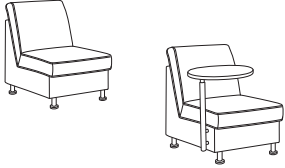

LOUNGE AND TABLES

2023 NEW LEATHER LIST PRICES

CNC MILLED INNER FRMAE WITH SINUOUS SPRING SEAT/BACK SUSPENSION.
SEAT.WEIGHT CAPACITY IS 350 PER SEAT.

STRATOS

DESIGN: JOHN STAFFORD
AND CHRIS CARTER

32111
ARMLESS CLUB CHAIR
WITH METAL LEGS