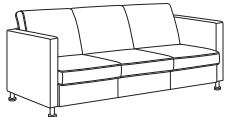

32093

SOFA WITH METAL LEGS

3995	4370	3995	4175	4370	4550	4750	4930	5120	5490	5865	6240	6630

W 74 D 33 H 34 SH 17.5 AH 12 (INCHES) COM (YDS) 9 COL (SQ FT) 180

LEATHER PRICE	1	2	3
	7150	7460	7700

OPTIONS

Metal Option	Mini-Tap Power	Fabric/Grade
PC1 Milk Gloss PC2 Charcoal Gloss PC4 Silver PC5 Chrome PC6 Raven PC20 Flat Black	-- No Selection MT/WHT/-R $400 White Unit, Right Sitting Ottoman Area MT/WHT/-L $400 White Unit, Left Sitting Ottoman Area MT/WHT/-C $400 White Unit, Center Ottoman Area (for loveseat and sofa models) MT/BLK/-R $400 Black Unit, Right Sitting Ottoman Area MT/BLK/-L $400 Black Unit, Left Sitting Ottoman Area MT/BLK/-C $400 Black Unit, Center Ottoman Area (for loveseat and sofa models)	Upholstery Selection (Seat) Select from standards or COM Upholstery Selection (Remainder) Select from standards or COM Higher of the 2 Grades This option must be selected to calculate pricing. Ex: G1 seat selection with G2 Remainder selection, select G2 in higher of the 2 grades. MFD-2 (multifabric) $100 Combine two COM/COV/COL or fabrics in same grade
	Clean Out Seat Option -- No Selection CO $100 Clean Out Seat	

HOW TO ORDER

SPECIFY: Metal Option | Mini-Tap Power Option (if applicable) | Fabric/Grade | Tablet (if applicable)

MODEL NUMBER

32091

Metal Option	Mini-Tap Power	Fabric/Grade
ML - PC4 Silver	MT/WHT/-R	Seat: G1 Dillon Black, Remainder G2 Purl Azure, Higher of the 2 Grades = G2