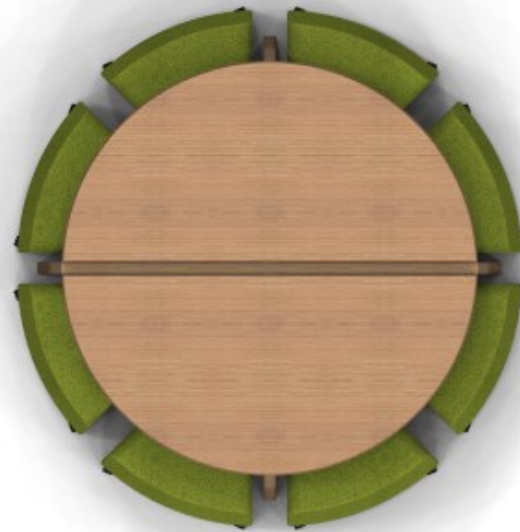

48" round

60" round

72" round

72" rectangle

90" rectangle with single  
bench

90" rectangular table  
with 40" benches

90" rectangular table  
with individual benches

72" rectangle bar stool  
height

rectangular table with individual chairs

continuous run with  
shared leg

modular benches

6 Variations of a typical  
multipurpose room

Variation 2

Variation 3

Variation 4

Variation 5