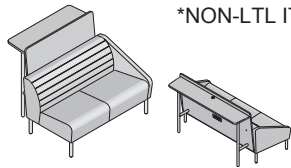

*NON-LTL ITEM

COM	COL	G 1	G 2	G 3	G 4	G 5	G 6	G 7	G 8	G 9	G 10	G 11
3950	4250	3950	4150	4250	4350	4450	4550	4750	4995	5295	5550	5795
W 51.5 D 45.5 H 42.5 SH 17.5 AH 1.5-10.5 (INCHES)						COM (YDS) 6.25 COL (SQ FT) 125						
LEATHER PRICE		1	2	3								
		L	L	L								
		6095	6395	6595								

OPTIONS

Metal Option	Hangout Ledge Finish	Fabric/Grade	Tablet Options (arm mount)
PC4 Silver PC20 Flat Black	D354 Designer White DG Dove Grey D91 Slate Grey 1595 Black 7909 Fusion Maple 7929 Huntington Maple 7925 Monticello Maple 7987 Palisades Oak 7110 Montana Walnut 7954-38 Natural Rift WM-0047T Iconic Maple WC115 Aimto Savatre WP120 Leave Likatre WY160 Absolute Acajou WC105 Trytoo Savatre	Upholstery Selection (Seat) Select from standards or COM Upholstery Selection (Remainder) Select from standards or COM Higher of the 2 Grades This option must be selected to calculate pricing. Ex: G1 seat selection with G2 Remainder selection, select G2 in higher off the 2 grades. MFD-2 (multifabric) $100 Combine two COM/COV/COL or fabrics in same grade	-- No Selection (STD swivel 360 tablet options) PTL-R $500 Tablet laminate, Right Handed PTL-L $500 Tablet laminate, Left Handed Metal Option PC1 Milk Gloss PC2 Charcoal Gloss PC4 Silver PC5 Chrome PC6 Raven PC20 Flat Black Laminate Top Option D354 Designer White DG Dove Grey D91 Slate Grey 1595 Black 7909 Fusion Maple 7929 Huntington Maple 7925 Monticello Maple 7987 Palisades Oak 7110 Montana Walnut 7954-38 Natural Rift WM-0047T Iconic Maple WC115 Aimto Savatre WP120 Leave Likatre WY160 Absolute Acajou WC105 Trytoo Savatre
Flat Power Center -- No Selection FMPO $680 2AC and 2 USB Select color: GWT Gloss White GBK Gloss Black centered outer ledge, grommet in upper shelf standard with power option selected			
Ganging Option -- No Selection GC $60 Connects armless models			

HOW TO ORDER

SPECIFY: Metal Option | Flat Power Center | Ganging Option | Hangout Ledge Finish | Fabric/Grade | Tablet (if applicable)

MODEL NUMBER

50112L

Metal Option	Ganging Option	Hangout Ledge Finish	Fabric/Grade	Tablet Options
PC4 Silver	GC	D354 Designer White	Seat: G1 Dillon Black, Remainder G2 Purl Azure, Higher of the 2 Grades = G2	PTL-L / PC4 / 7987 Palisades Oak