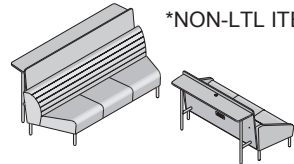

ARMLESS SOFA WITH HANGOUT LEDGE, ANGLED SIDES AND METAL LEGS

W 86.5 D 45.5 H 42.5 SH 17.5 (INCHES) COM (YDS) 8.75 COL (SQ FT) 175

*NON-LTL ITEM

LEATHER PRICE	1	2	3
	9395	9695	10195

OPTIONS

Metal Option	Hangout Ledge Finish	Fabric/Grade	Tablet Options (arm mount)
PC4 Silver PC20 Flat Black	D354 Designer White DG Dove Grey D91 Slate Grey 1595 Black 7909 Fusion Maple 7929 Huntington Maple 7925 Monticello Maple 7987 Palisades Oak 7110 Montana Walnut 7954-38 Natural Rift WM-0047T Iconic Maple WC115 Aimto Savatre WP120 Leave Likatre WY160 Absolute Acajou WC105 Trytoo Savatre	Upholstery Selection (Seat) Select from standards or COM Upholstery Selection (Remainder) Select from standards or COM Higher of the 2 Grades This option must be selected to calculate pricing. Ex: G1 seat selection with G2 Remainder selection, select G2 in higher off the 2 grades. MFD-2 (multifabric) \$100 Combine two COM/COV/COL or fabrics in same grade	-- No Selection (STD swivel 360 tablet options) PTL-R \$500 Tablet laminate, Right Handed PTL-L \$500 Tablet laminate, Left Handed Metal Option PC1 Milk Gloss PC2 Charcoal Gloss PC4 Silver PC5 Chrome PC6 Raven PC20 Flat Black
Flat Power Center -- No Selection FMPO \$680 2AC and 2 USB Select color: GWT Gloss White GBK Gloss Black centered outer ledge, grommet in upper shelf standard with power option selected			Laminate Top Option D354 Designer White DG Dove Grey D91 Slate Grey 1595 Black 7909 Fusion Maple 7929 Huntington Maple 7925 Monticello Maple 7987 Palisades Oak 7110 Montana Walnut 7954-38 Natural Rift WM-0047T Iconic Maple WC115 Aimto Savatre WP120 Leave Likatre WY160 Absolute Acajou WC105 Trytoo Savatre
Ganging Option -- No Selection GC \$60 Connects armless models			