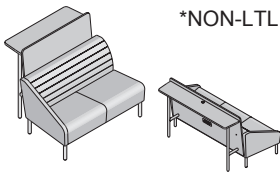

*NON-LTL ITEM

COM	COL	G 1	G 2	G 3	G 4	G 5	G 6	G 7	G 8	G 9	G 10	G 11
3950	4250	3950	4150	4250	4350	4450	4550	4750	4995	5295	5550	5795
W 51.5 D 45.5 H 42.5 SH 17.5 AH 1.5-10.5 (INCHES)						COM (YDS) 6.25 COL (SQ FT) 125						
LEATHER PRICE		1	2	3								
		L	L	L								
		6095	6395	6595								

50112L
LEFT ARM LOVESEAT WITH HANGOUT LEDGE AND METAL LEGS