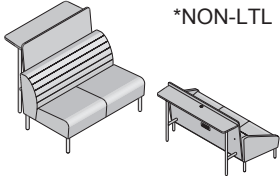

COLLABORATIVE LOUNGE AND TABLES

CNC MILLED PLYWOOD STRUCTURE. WEBBED SEAT/BACK SUSPENSION. HANGOUT LEDGE AVAILABLE IN LAMINATE OPTIONS. POWER OPTION IN LOWER LEDGE AREA. WEIGHT CAPACITY IS 350 LBS. PER SEAT.

NEW LOWER AND LEATHER LIST PRICES

POWWOW

DESIGN: JESS SOREL

TEXTILE LIST PRICE

50122
ARMLESS LOVESEAT WITH HANGOUT LEDGE AND METAL LEGS

*NON-LTL ITEM

COM	COL	G 1	G 2	G 3	G 4	G 5	G 6	G 7	G 8	G 9	G 10	G 11
3995	4195	3995	4095	4195	4295	4495	4695	4895	5095	5295	5495	5695
W 48 D 45.5 H 42.5 SH 17.5 AH 1.5-10.5 (INCHES)						COM (YDS) 5.25 COL (SQ FT) 105						
LEATHER PRICE		1	2	3								
		L	L	L								
		5595	5795	5995								

50112R
RIGHT ARM LOVESEAT WITH HANGOUT LEDGE AND METAL LEGS