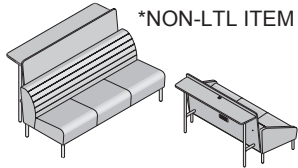

NEW LOWER AND LEATHER LIST PRICES

POWWOW

DESIGN: JESS SOREL

TEXTILE LIST PRICE

50123

ARMLESS SOFA WITH HANGOUT LEDGE AND METAL LEGS

*NON-LTL ITEM

COM	COL	G 1	G 2	G 3	G 4	G 5	G 6	G 7	G 8	G 9	G 10	G 11
5395	5695	5395	5495	5695	5895	6095	6295	6495	6795	7095	7495	7895
W 72 D 45.5 H 42.5 SH 17.5 AH 1.5-10.5 (INCHES)							COM (YDS) 7.75 COL (SQ FT) 155					
LEATHER PRICE		L 1	L 2	L 3								
		8495	8795	8995								